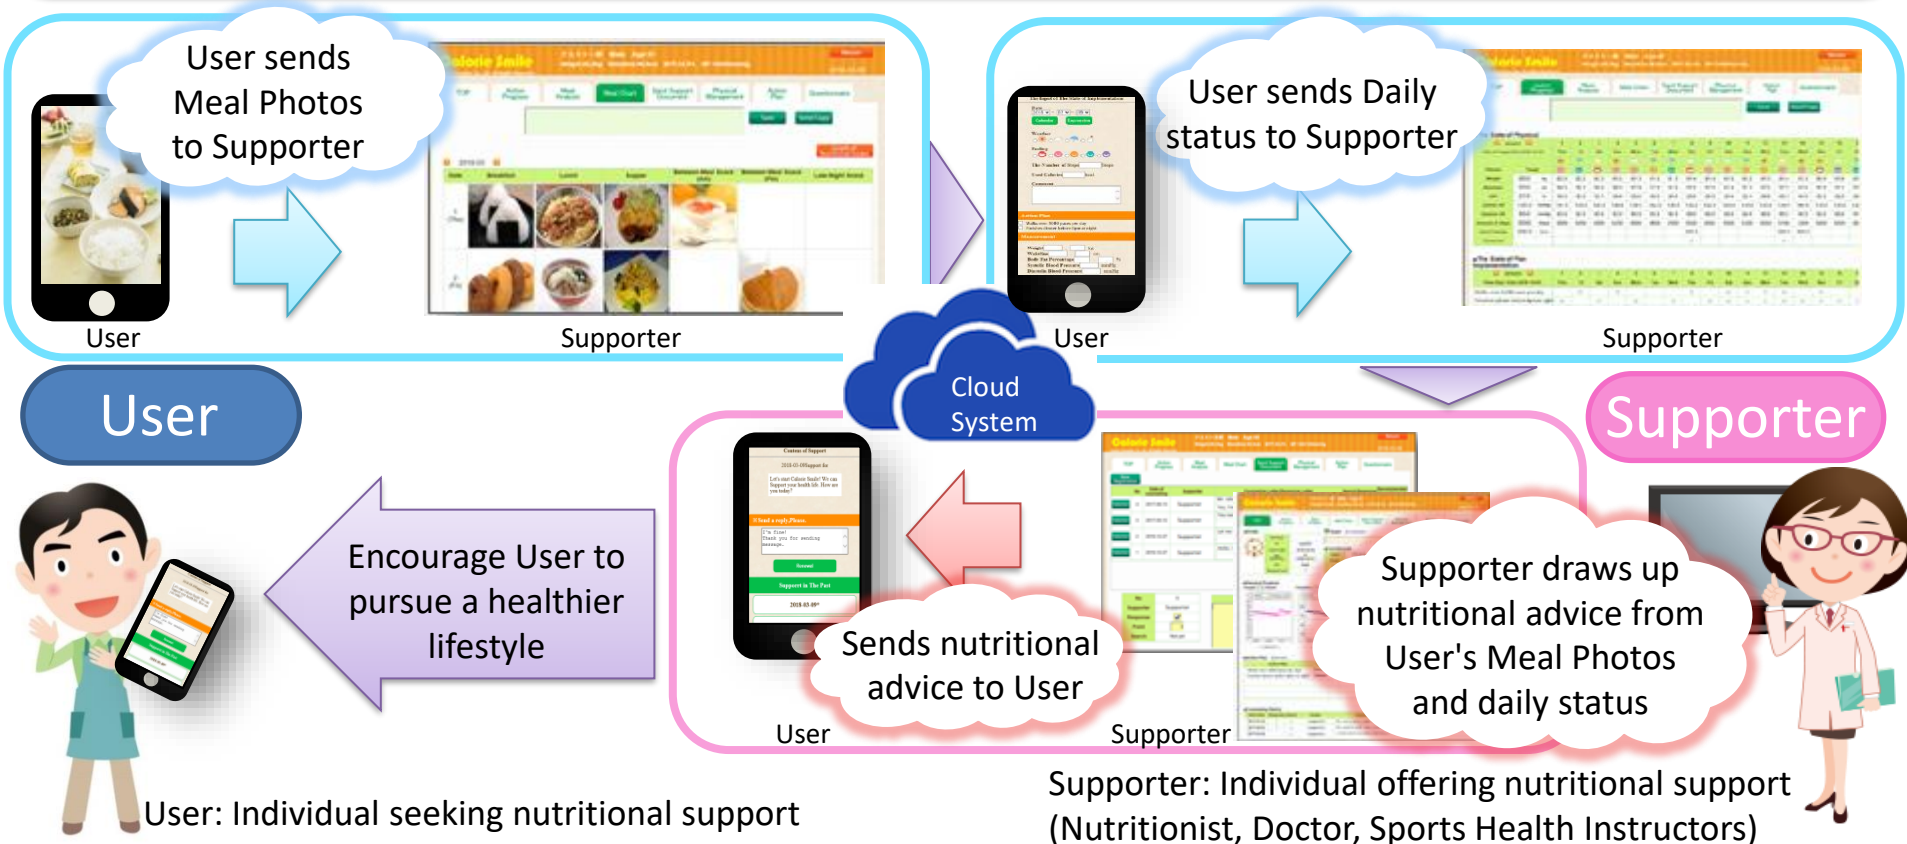

Calorie Smile

Calorie Smile is a nutritional support system designed for both computer and smartphone use.
A whole new way of working for nutritionists.

- 1** Convenient system for exchange of useful nutritional support information.
- 2** Easily accessible - decide when and where you want to work.
- 3** Supporters work in a team, meaning that data can be shared. A system that fosters the development of human resources.
- 4** Maintain records of work you have handled.

Many other useful functions available. Quest-Computer is working on a system that will benefit the careers of Nutritionists.